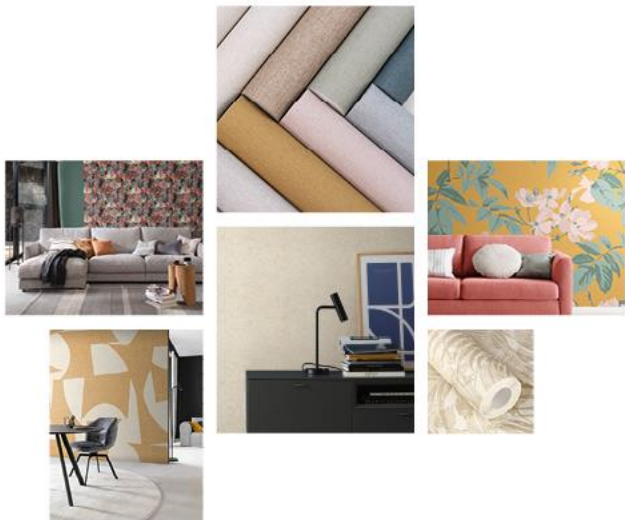

**SCHÖNER  
WOHNEN**

KOLLEKTION

It's a good thing that the SCHÖNER WOHNEN-Kollektion has everything you need to give nature a permanent place inside your home. Calm looks such as marble and wood, organic shapes, Mediterranean tones and floral motifs can now take centre stage on the wall. Whether couch surfing under cherry blossoms or dinner under palm trees – the expressive murals give your imagination wings and your rooms personality. For those who prefer a more classic look, the collection offers a striped pattern in its repertoire. The designs skilfully pick up on the colour concept of the plain wallpapers – allowing for easy combining. **A beautiful living environment can be created more quickly than you think!**